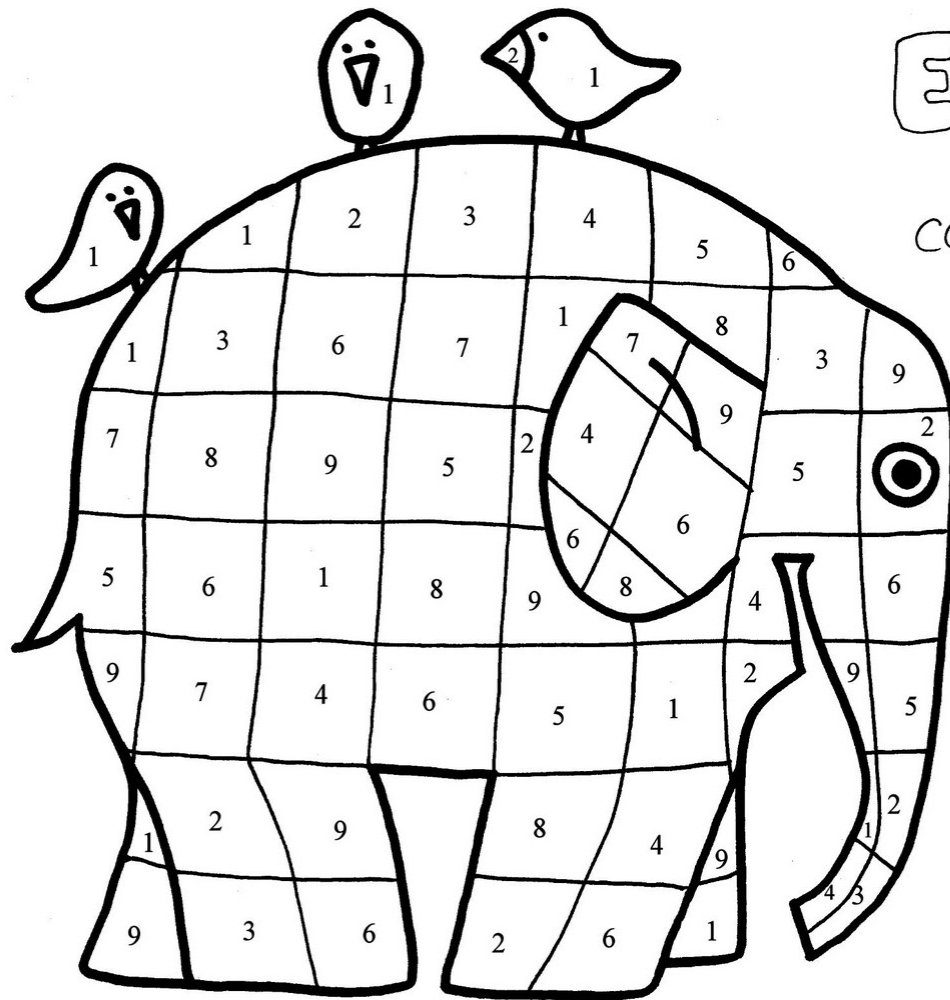

E e is for elephant

ELMER'S

COLOR BY NUMBERS

1. Blue
2. Yellow
3. Purple
4. Orange
5. Pink
6. Red
7. White
8. Black
9. Green

Usually, elephants are gray in color. But this elephant wants to be a walking rainbow. Use the number and color key to color him.